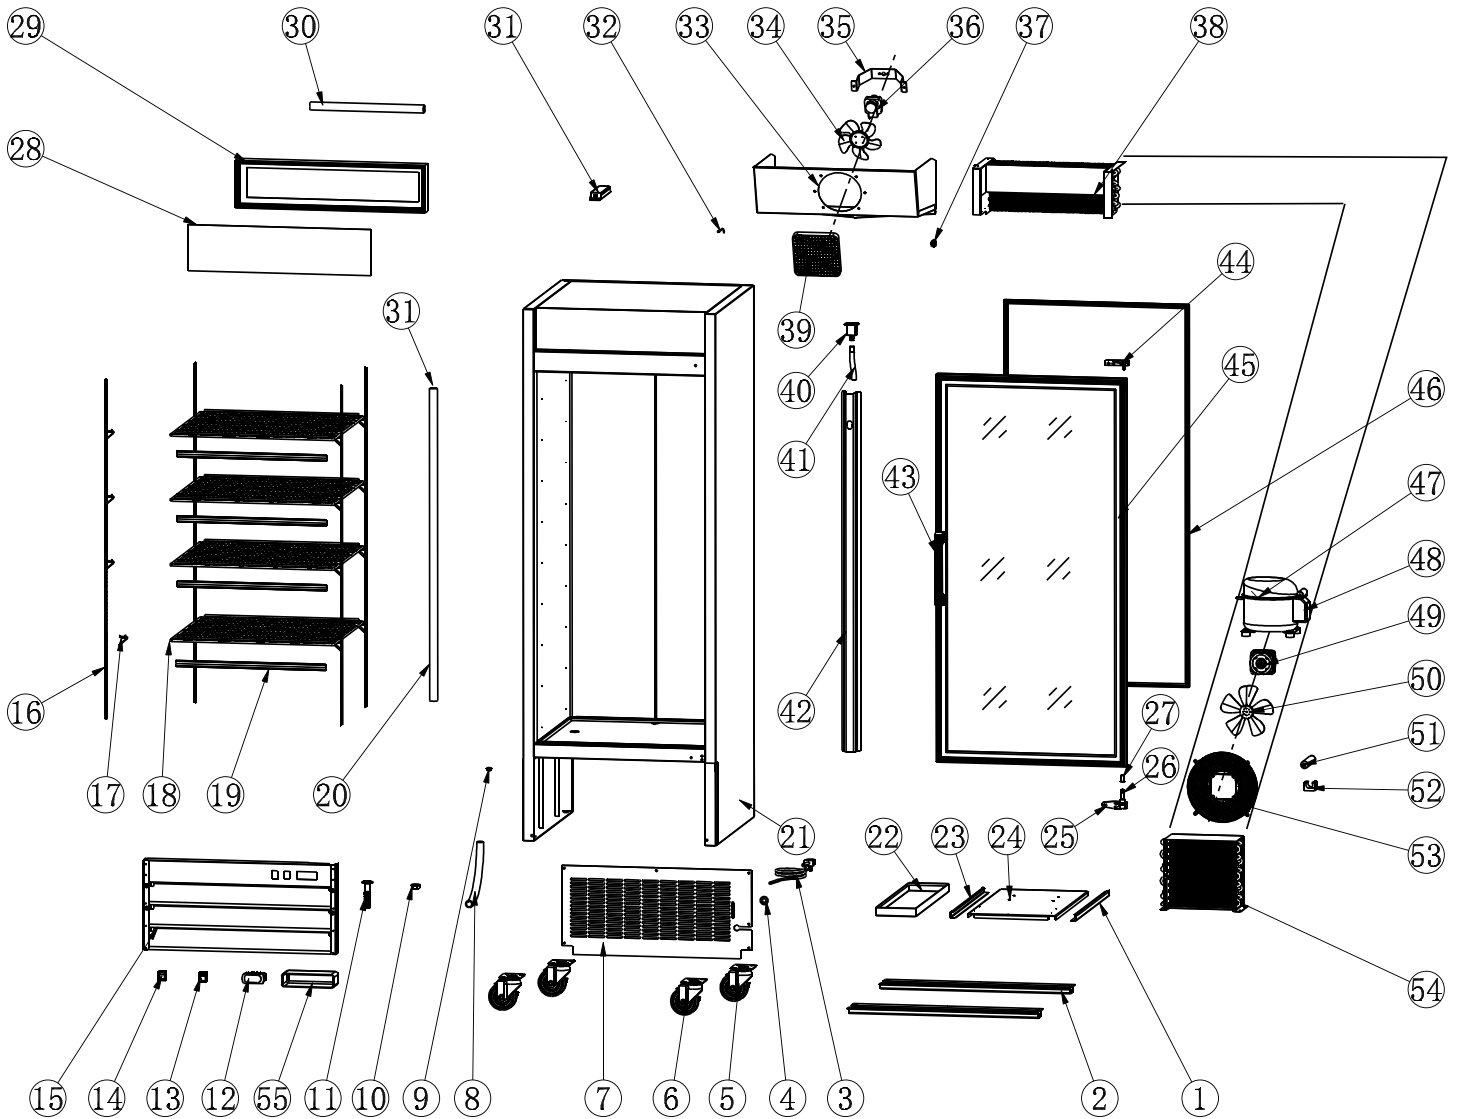

Parts Breakdown

Model RE-CN-0023E-HC 59036

Parts Breakdown

Model RE-CN-0023E-HC 59036

| Item No. | Description | Position | Item No. | Description | Position | Item No. | Description | Position |
|----------|--|----------|----------|--|----------|----------|--|----------|
| AB953 | Right Track for Installation Board for 59036 | 1 | AA748 | Shelf Tag for 59036 | 19 | AA863 | Fixer for Probe for 59036 | 37 |
| AB954 | Castor Supporter for 59036 | 2 | AA722 | LED Light for 59036 | 20 | AA759 | Evaporator for 59036 | 38 |
| AA135 | Power Cord for 59036 | 3 | AB959 | Outer Drain Pan for 59036 | 22 | AB077 | Condenser Fan Cover for 59036 | 39 |
| AA703 | Power Cord Cover for 59036 | 4 | AB960 | Left Track for Installation Board for 59036 | 23 | AA712 | Inner Drain Tube Connector for 59036 | 40 |
| AA743 | 4" Caster without Brake for 59036 | 5 | AB961 | Compressor Unit Installation Board for 59036 | 24 | AA528 | Inner Drain Pipe for 59036 | 41 |
| AA584 | Caster with Break for 59036 | 6 | AA713 | Bottom Right Hinge Holder for 59036 | 25 | AI826 | Air Pipe Protection Board for 59036 | 42 |
| AB955 | Back Grill for 59036 | 7 | AA714 | Hinge Axis for 59036 | 26 | AA695 | Glass Door Handle for 59036 | 43 |
| AA216 | Drain Tube for 59036 | 8 | AA715 | Axis Cover for 59036 | 27 | AB966 | Upper Right Hinge Holder for 59036 | 44 |
| AA687 | Drain Pipe Cover for 59036 | 9 | AA753 | Light Box Plate for 59036 | 28 | AA761 | Glass Door for 59036 | 45 |
| AA686 | Plastic Drain Pipe with Fixer for 59036 | 10, 11 | AA754 | Light Box Frame for 59036 | 29 | AA762 | Gasket for 59036 | 46 |
| AB109 | Thermostat for 59036 | 12 | AA721 | LED in Light Box for 59036 | 30 | AI395 | Compressor for 59036 | 47 |
| AA362 | LED Light Switch for 59036 | 13 | AA711 | LED Power Supply for 59036 | 31 | AI321 | Condenser Fan Motor for 59036 | 49 |
| AA124 | Power Switch for 59036 | 14 | AI382 | Temperature Probe for 59036 | 32 | AB594 | Filter D25x160-B for 59036 | 51 |
| AB956 | Front Grill for 59036 | 15 | AI825 | Evaporator Cover for 59036 | 33 | AB595 | Filter Fixer for 59036 | 52 |
| AB957 | K Strip for 59036 | 16 | AA764 | Condenser/Evaporator Fan Motor Blade for 59036 | 34, 50 | AA249 | Condenser Fan Motor Cover for 59036 | 53 |
| 26884 | K Clip for 59036 | 17 | AI381 | Evaporator Installation Bracket for 59036 | 35 | AA250 | Condenser for 59036 | 54 |
| AA747 | Shelf for 59036 | 18 | AF825 | Evaporator Fan Motor for 59036 | 36 | AA214 | Thermostat Water Proof Cover for 59036 | 55 |